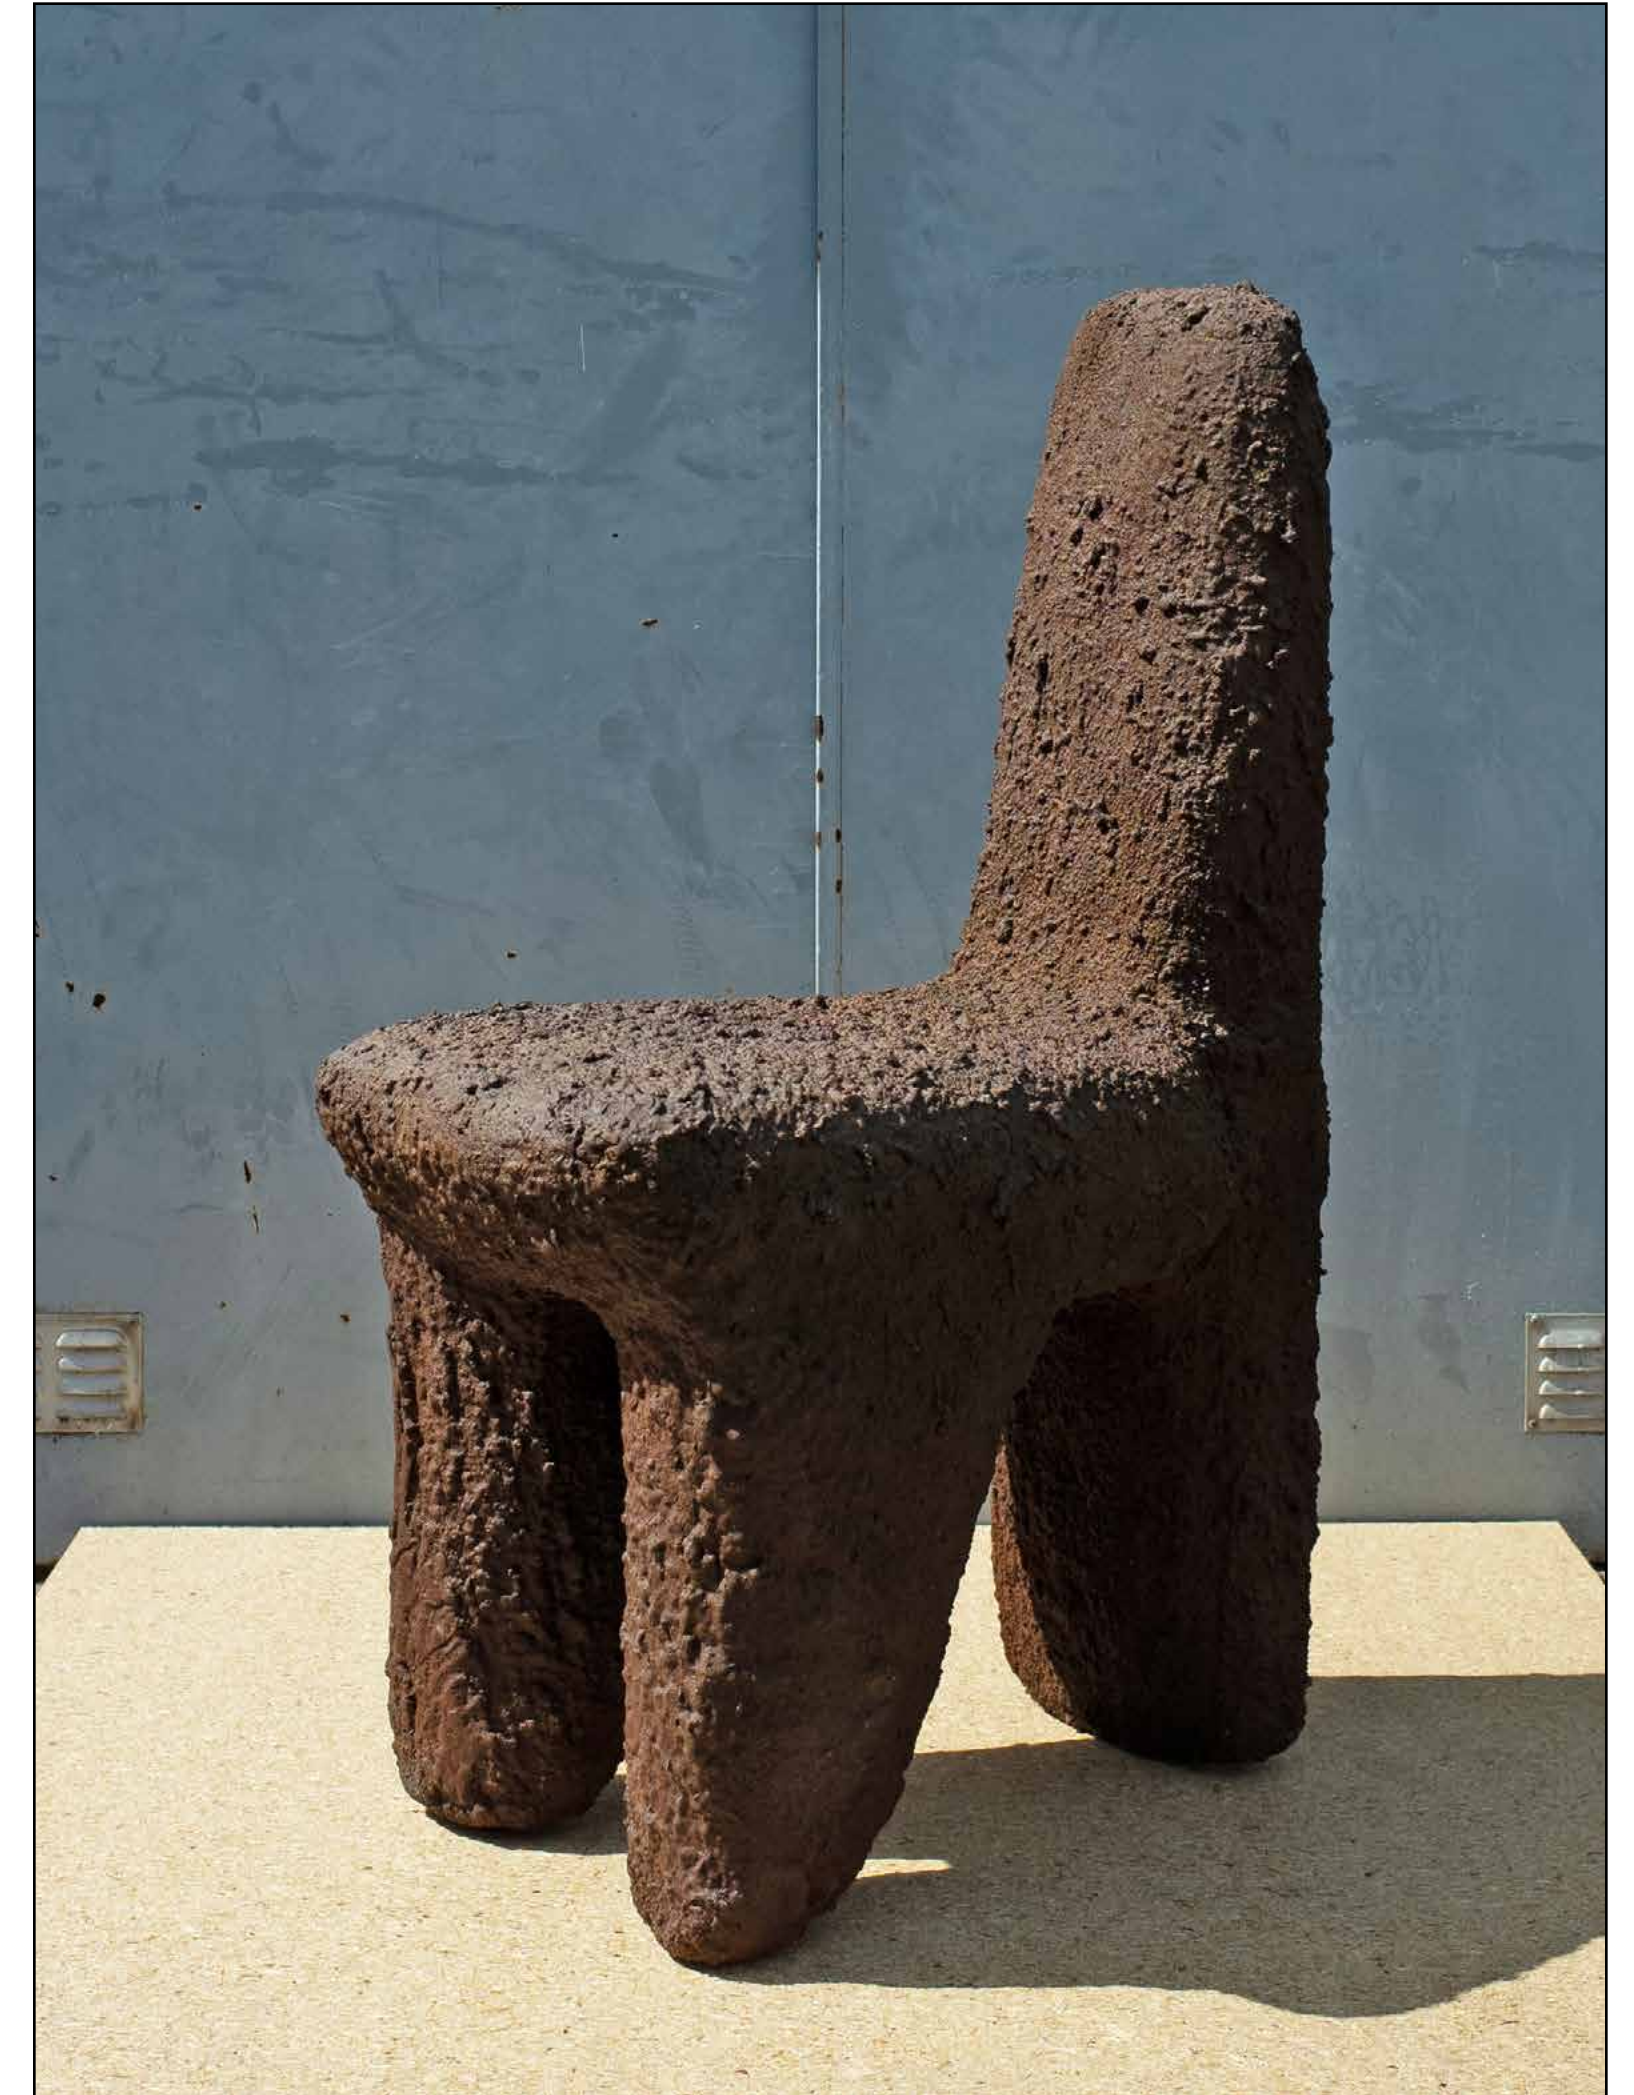

Shotcrete Chair

Availability:
1x unique

Dimensions:
H: 44/75 cm
D: 55 cm
W: 35 cm
Wt: 25 kg

Material:
EPS, stealwire, concrete, rust
emulsion, hardwaxoil

Year:
2021

Info:
Minor imperfections present.
For more info get in touch.

Sales Price (incl. VAT):
~~2800,00€~~

-40 %
1680,00 €