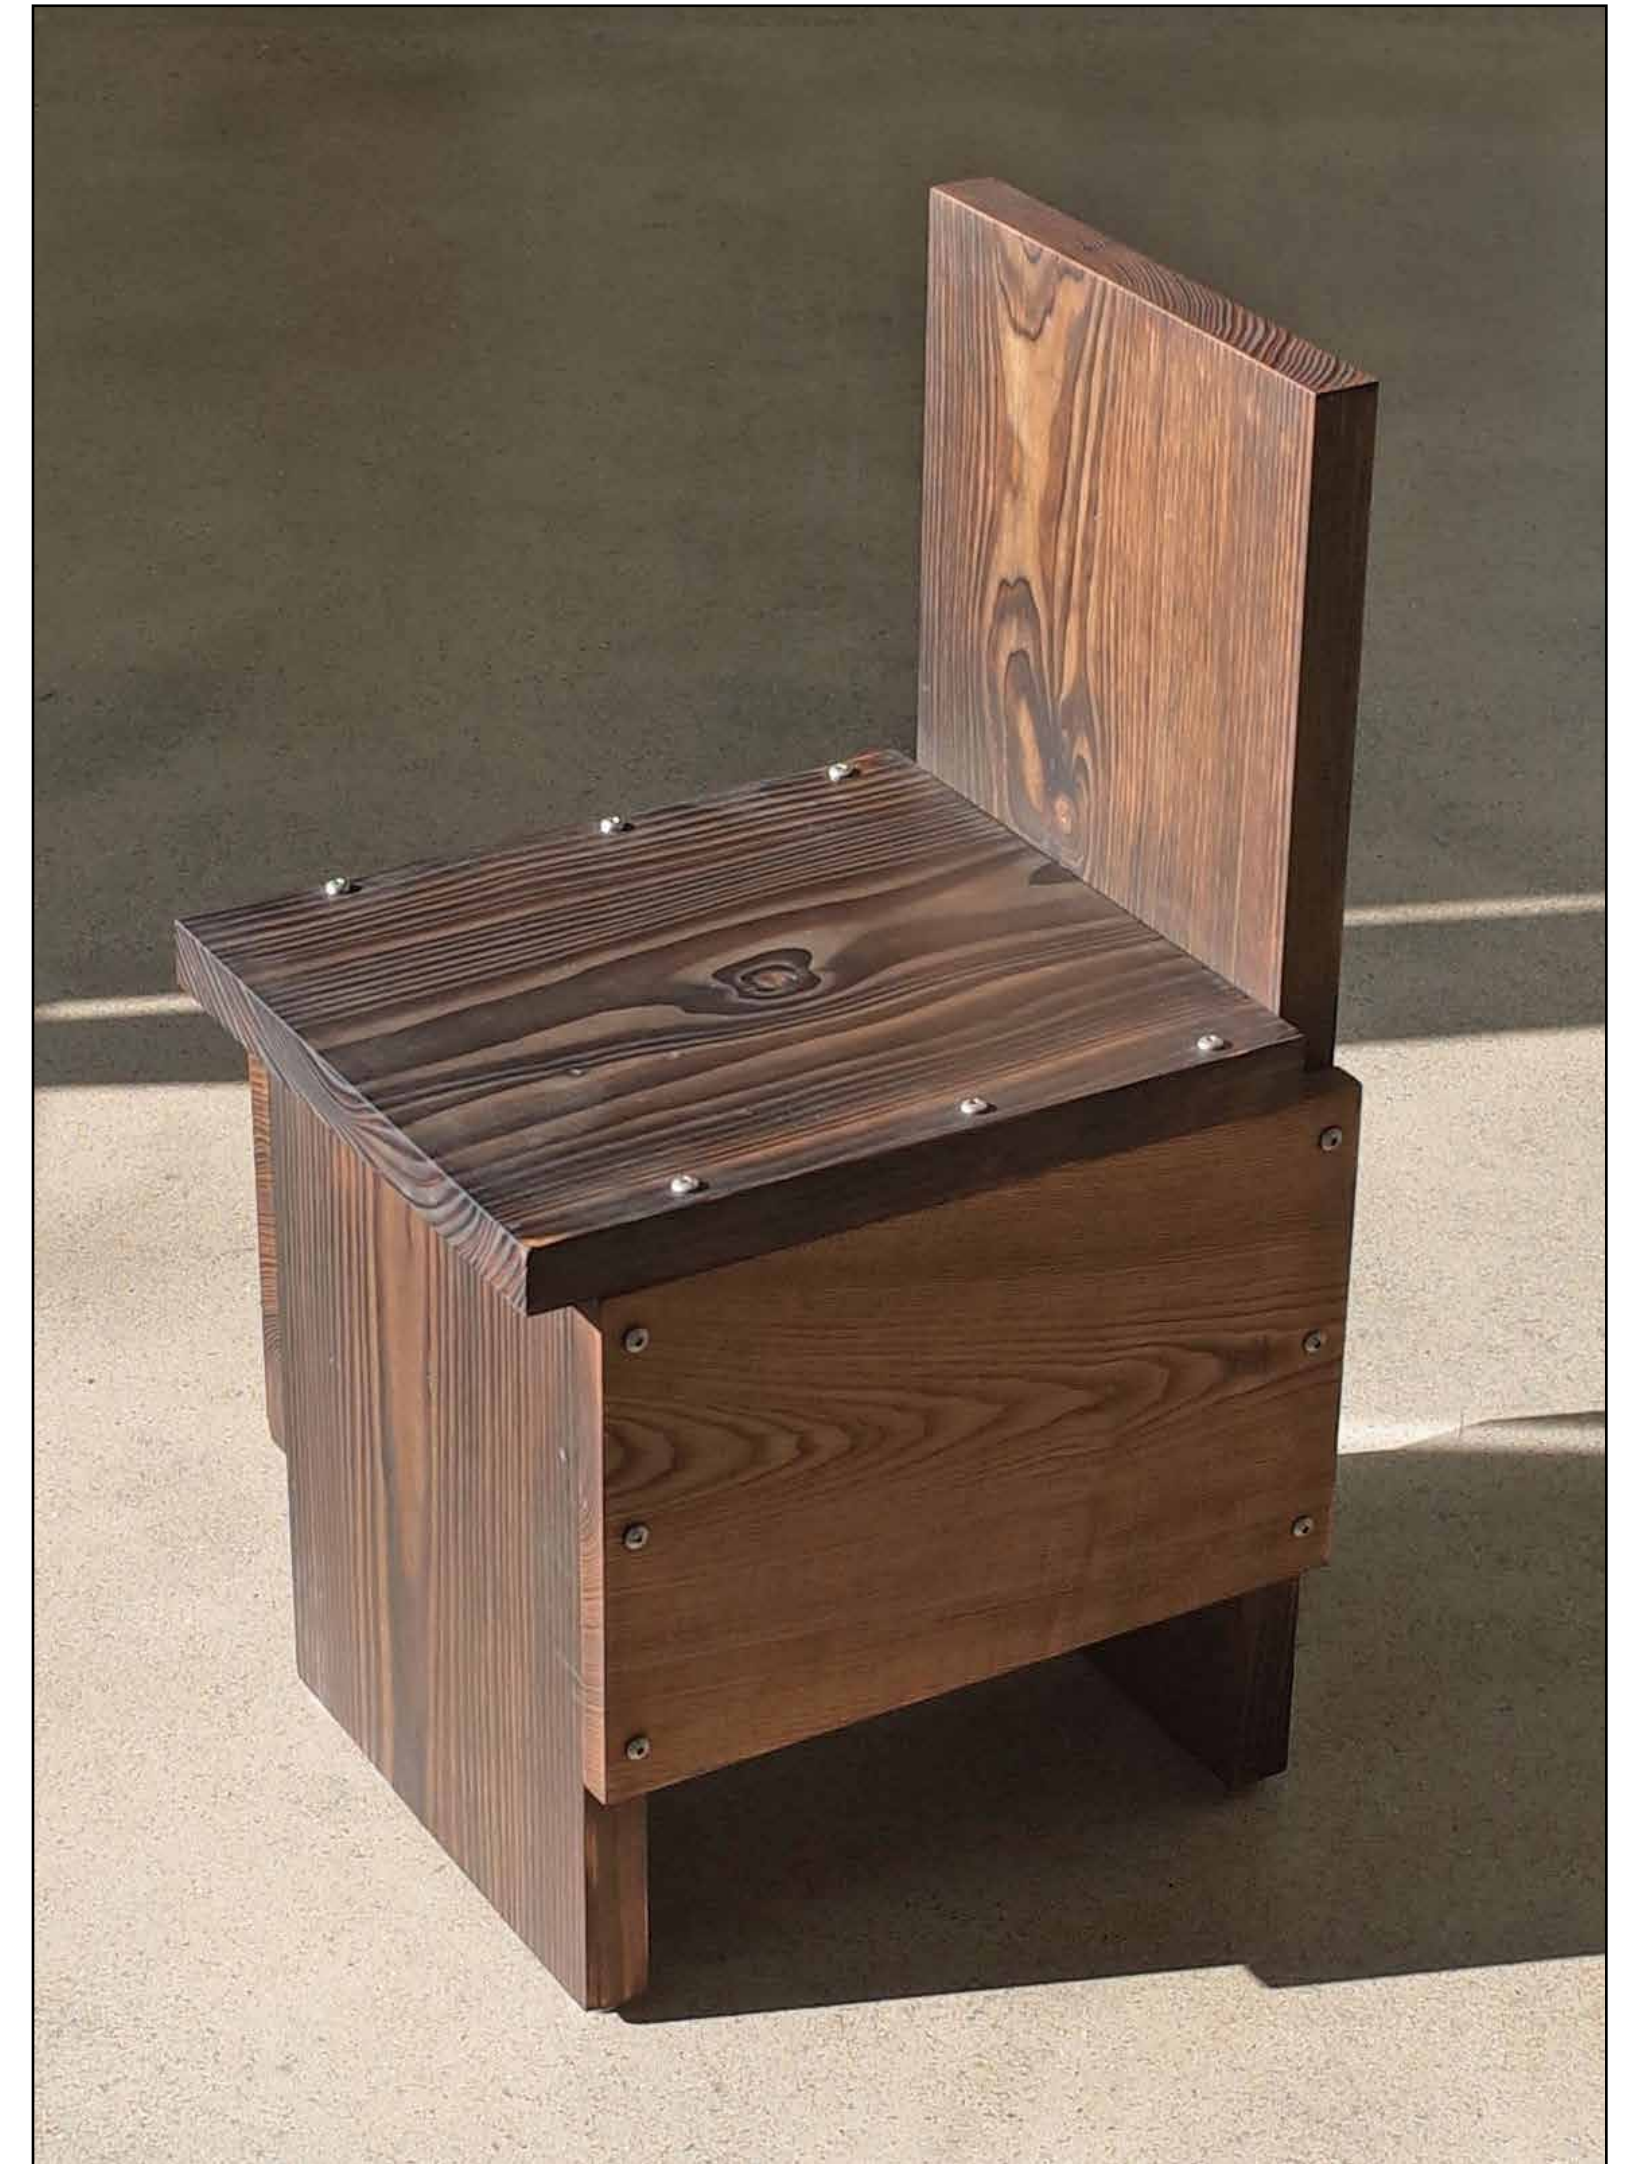

Dimensions:
H: 45cm / 76cm
D: 45cm
W: 37cm
Wt: 9kg