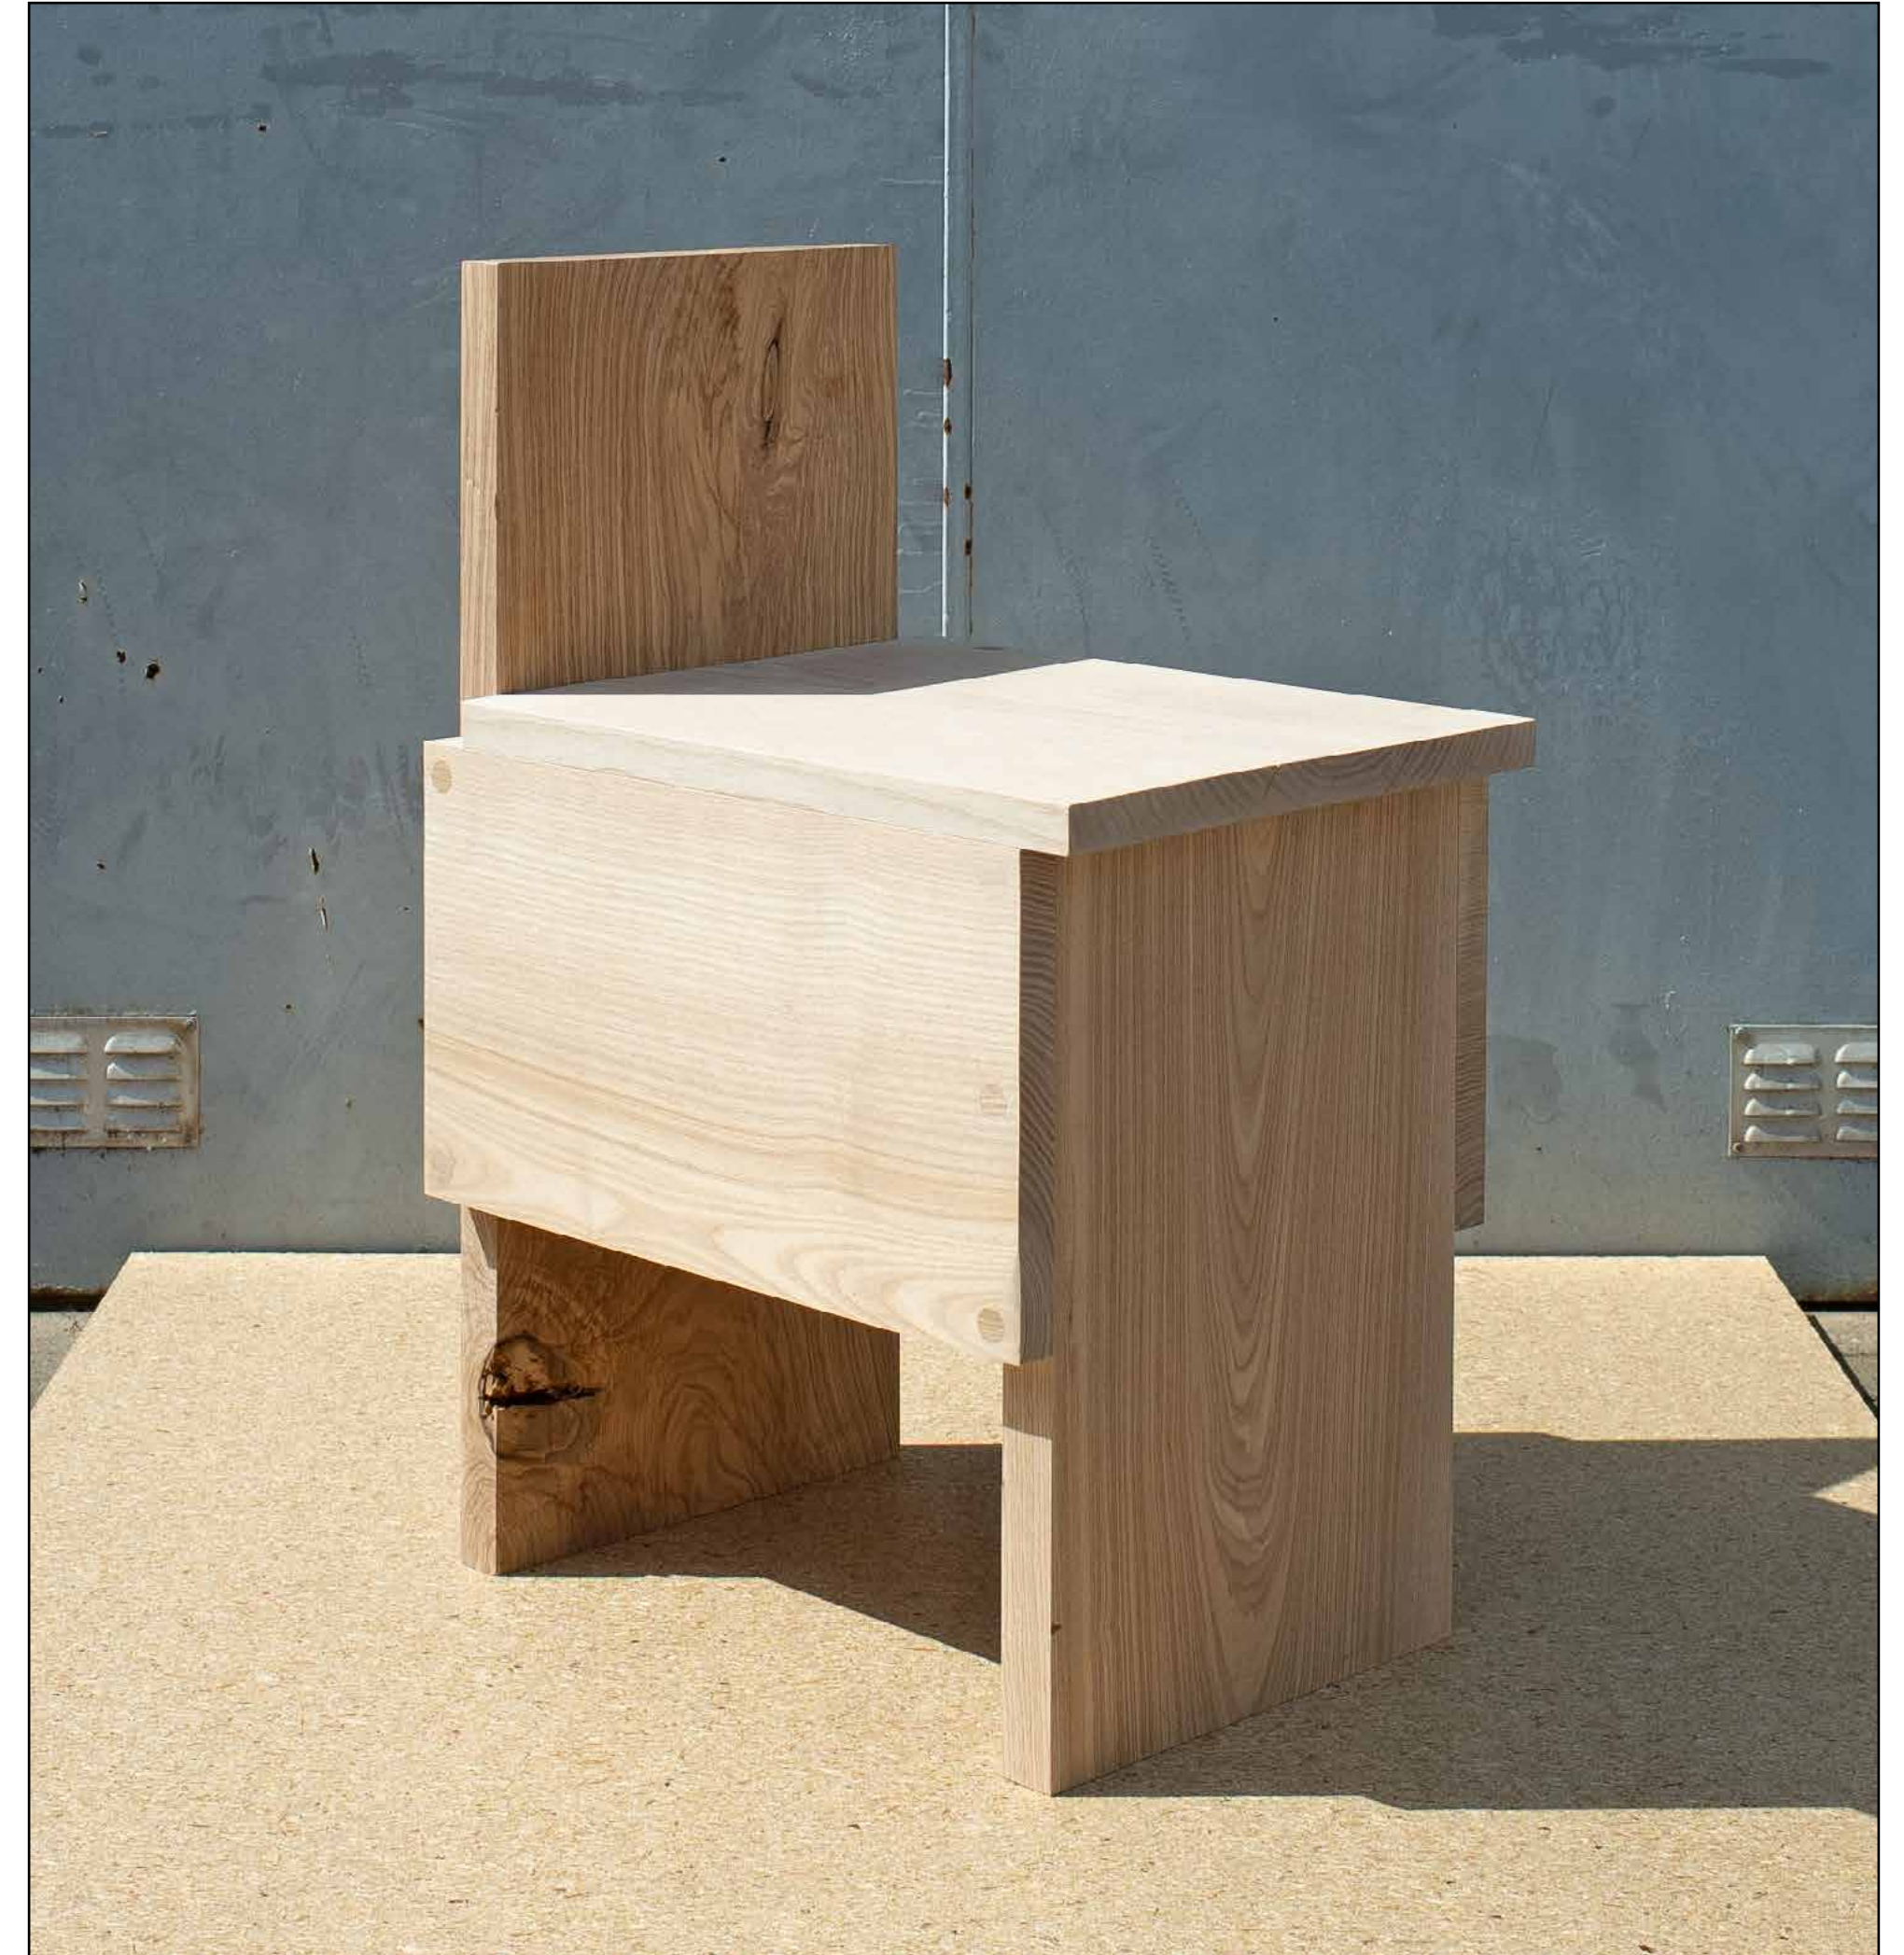

Studio Chairs Variations

Availability:
1x unique

Dimensions:
H: 44cm/87cm
D: 41cm
W: 32cm

Material:
Untreated ash

Year:
2025

Info:
Minor imperfections present.
For more info get in touch.

Sales Price (incl. VAT):
~~470,00 €~~

-30 %
329,00 €