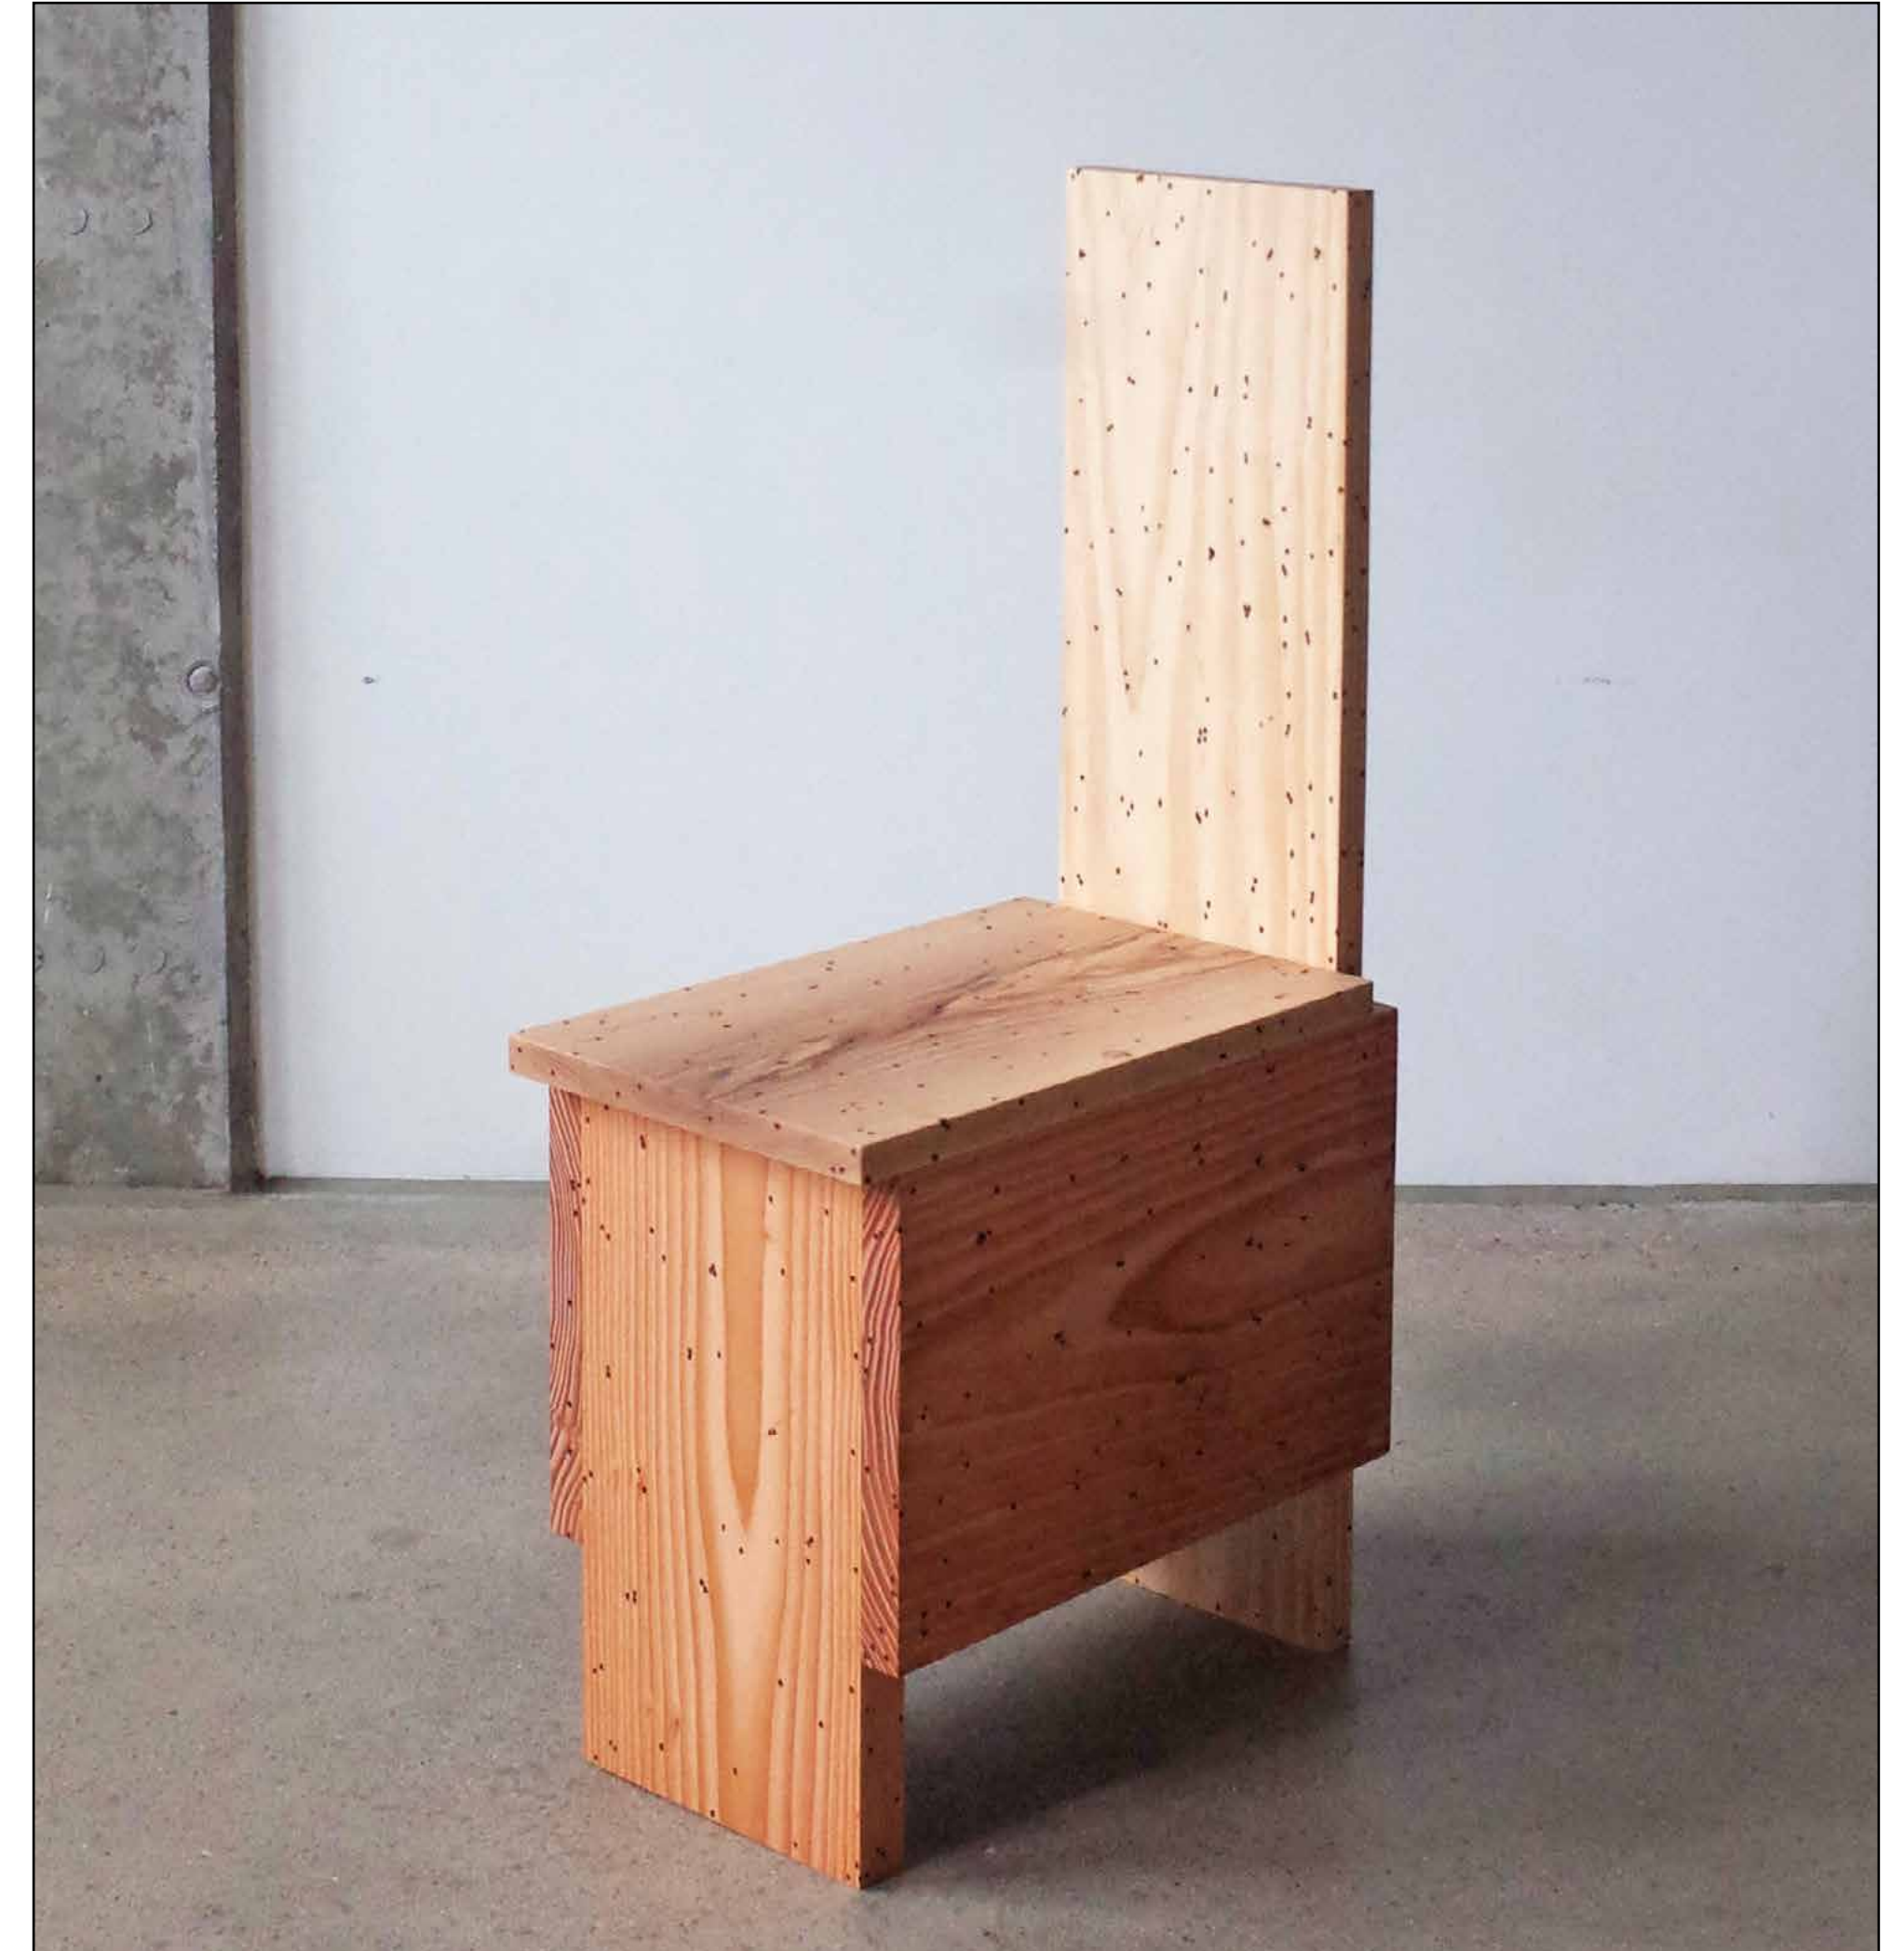

Studio Chairs Variations

Availability:
1x unique

Dimensions:
H: 44cm/90cm
D: 46cm
W: 28cm

Material:
Douglas, ash, burned dots,
hardwax oil

Year:
2025

Sales Price (incl. VAT):
~~1500,00 €~~

-40 %
900,00 €