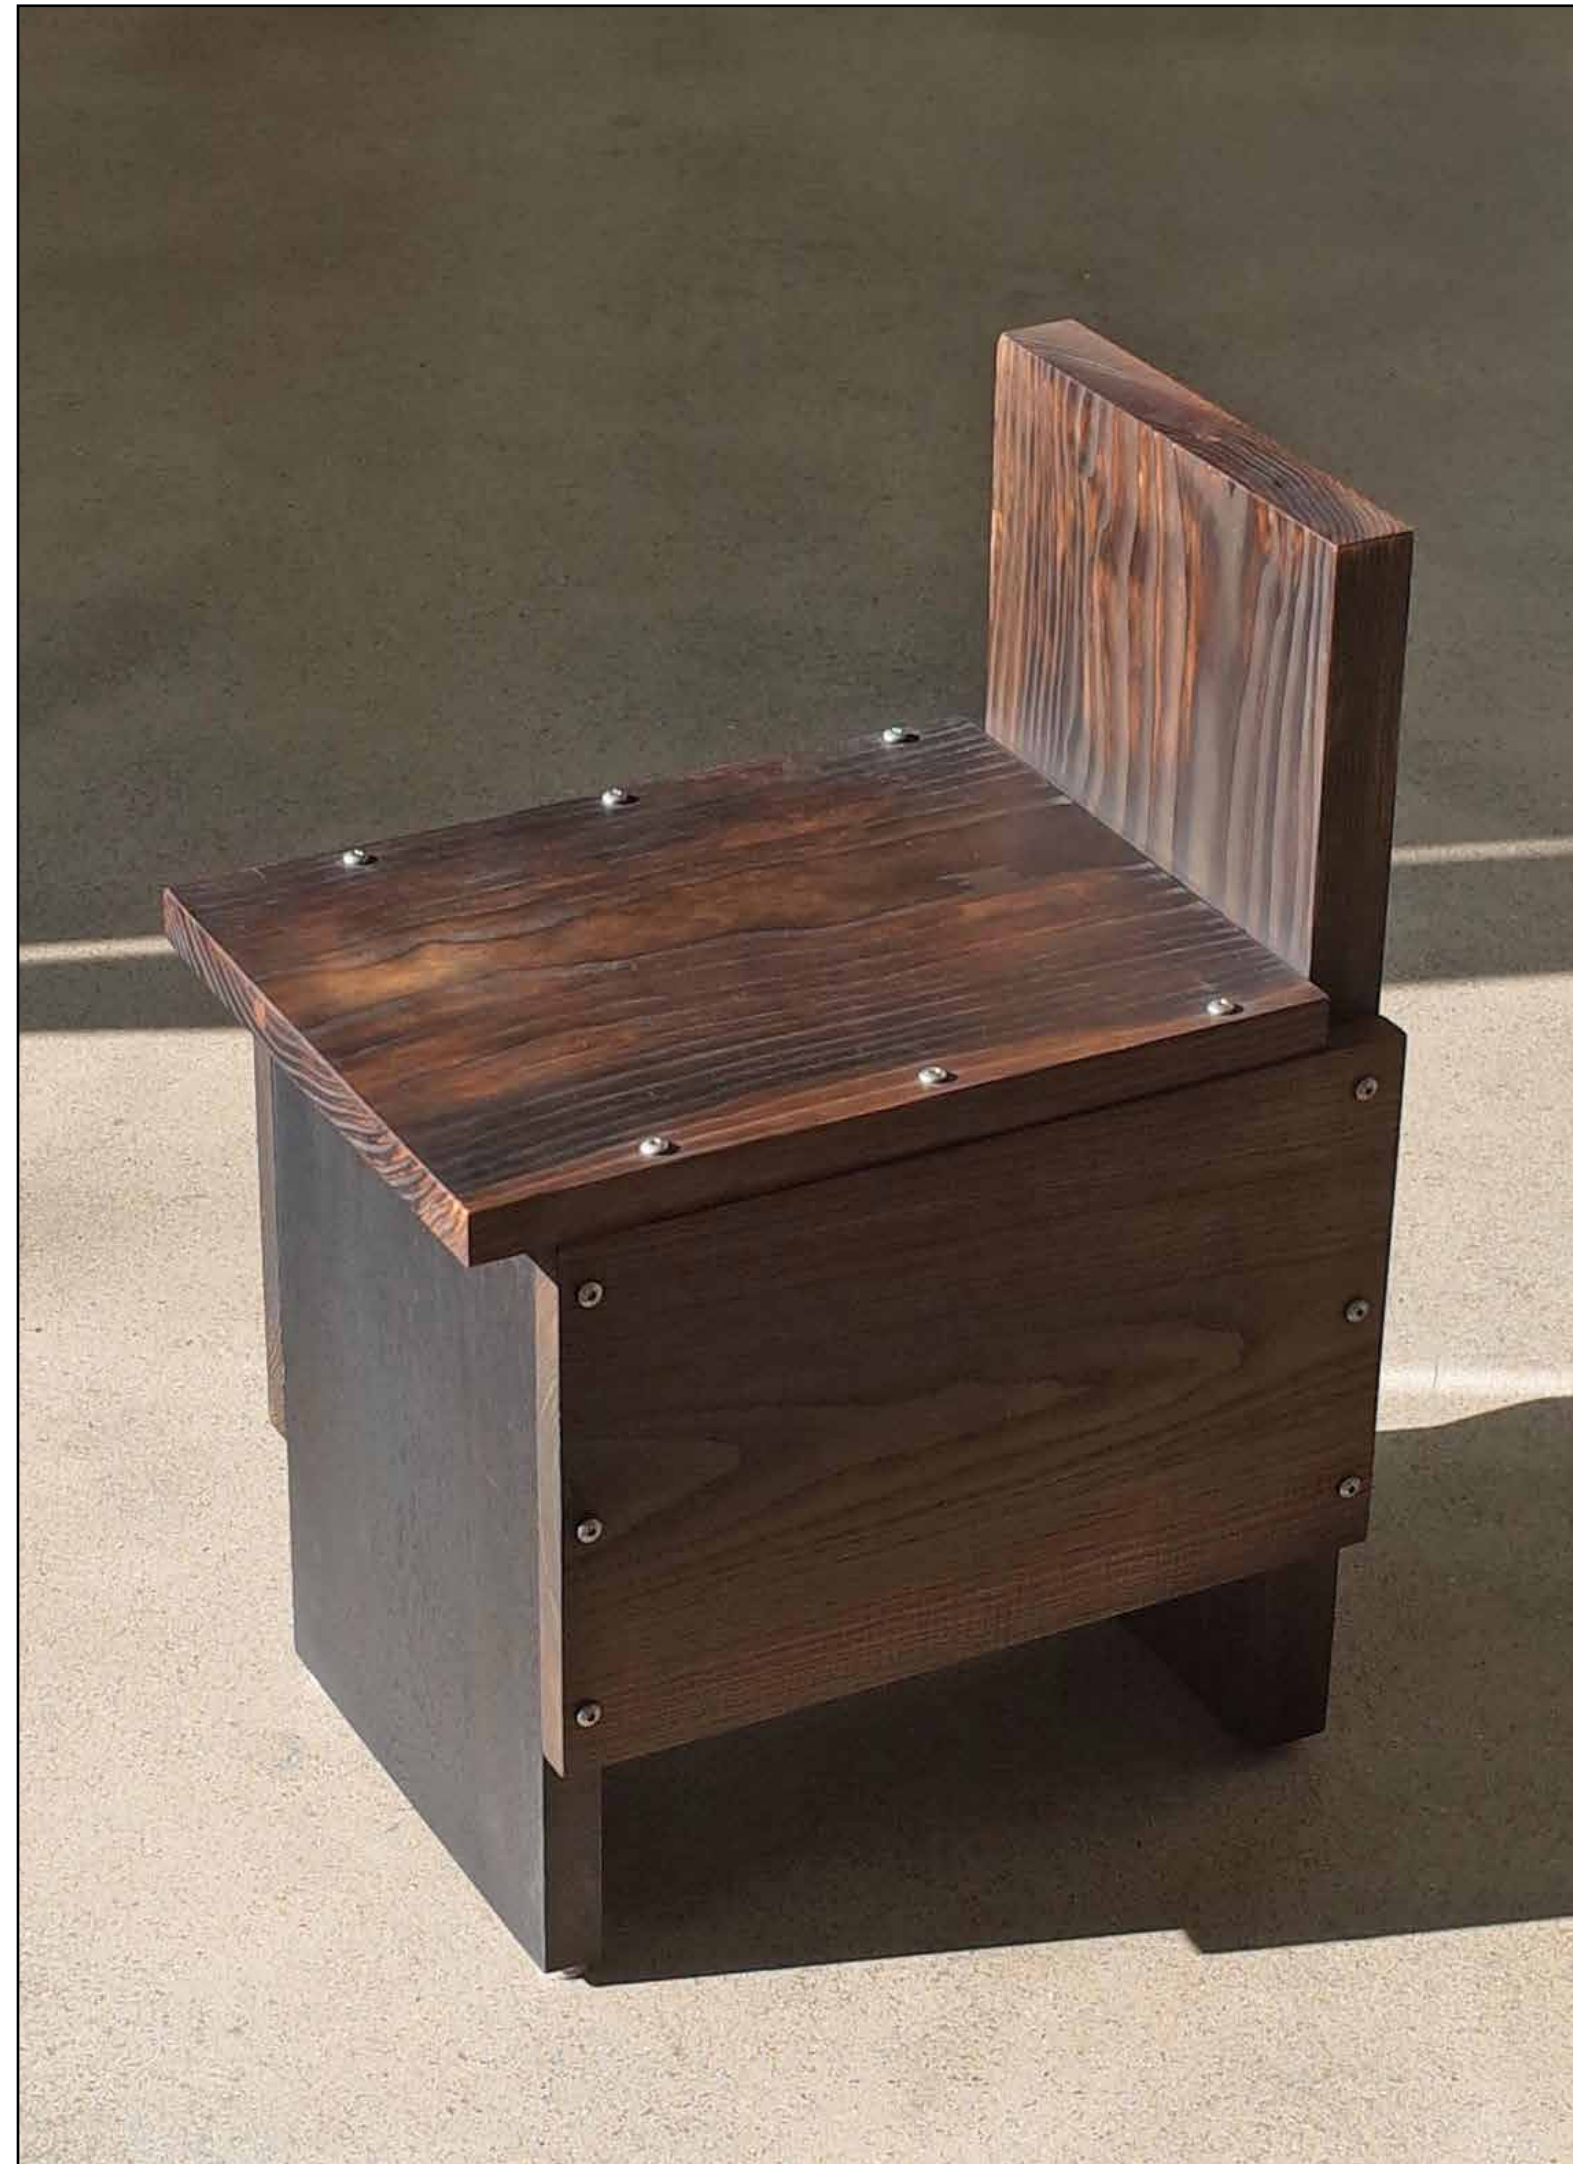

Studio Chairs

Availability:
2x unique

Material:
Douglas Fir, Pine, Oak,
screws, ironacetate, hardwax-
oil, felt

Year:
2024

Info:
Minor imperfections present.
For more info get in touch.

Sales Price (incl. VAT):
~~550,00 €~~

-20 %
440,00 €

Dimensions:
H: 44cm / 66cm
D: 48cm
W: 34cm
Wt: 8kg