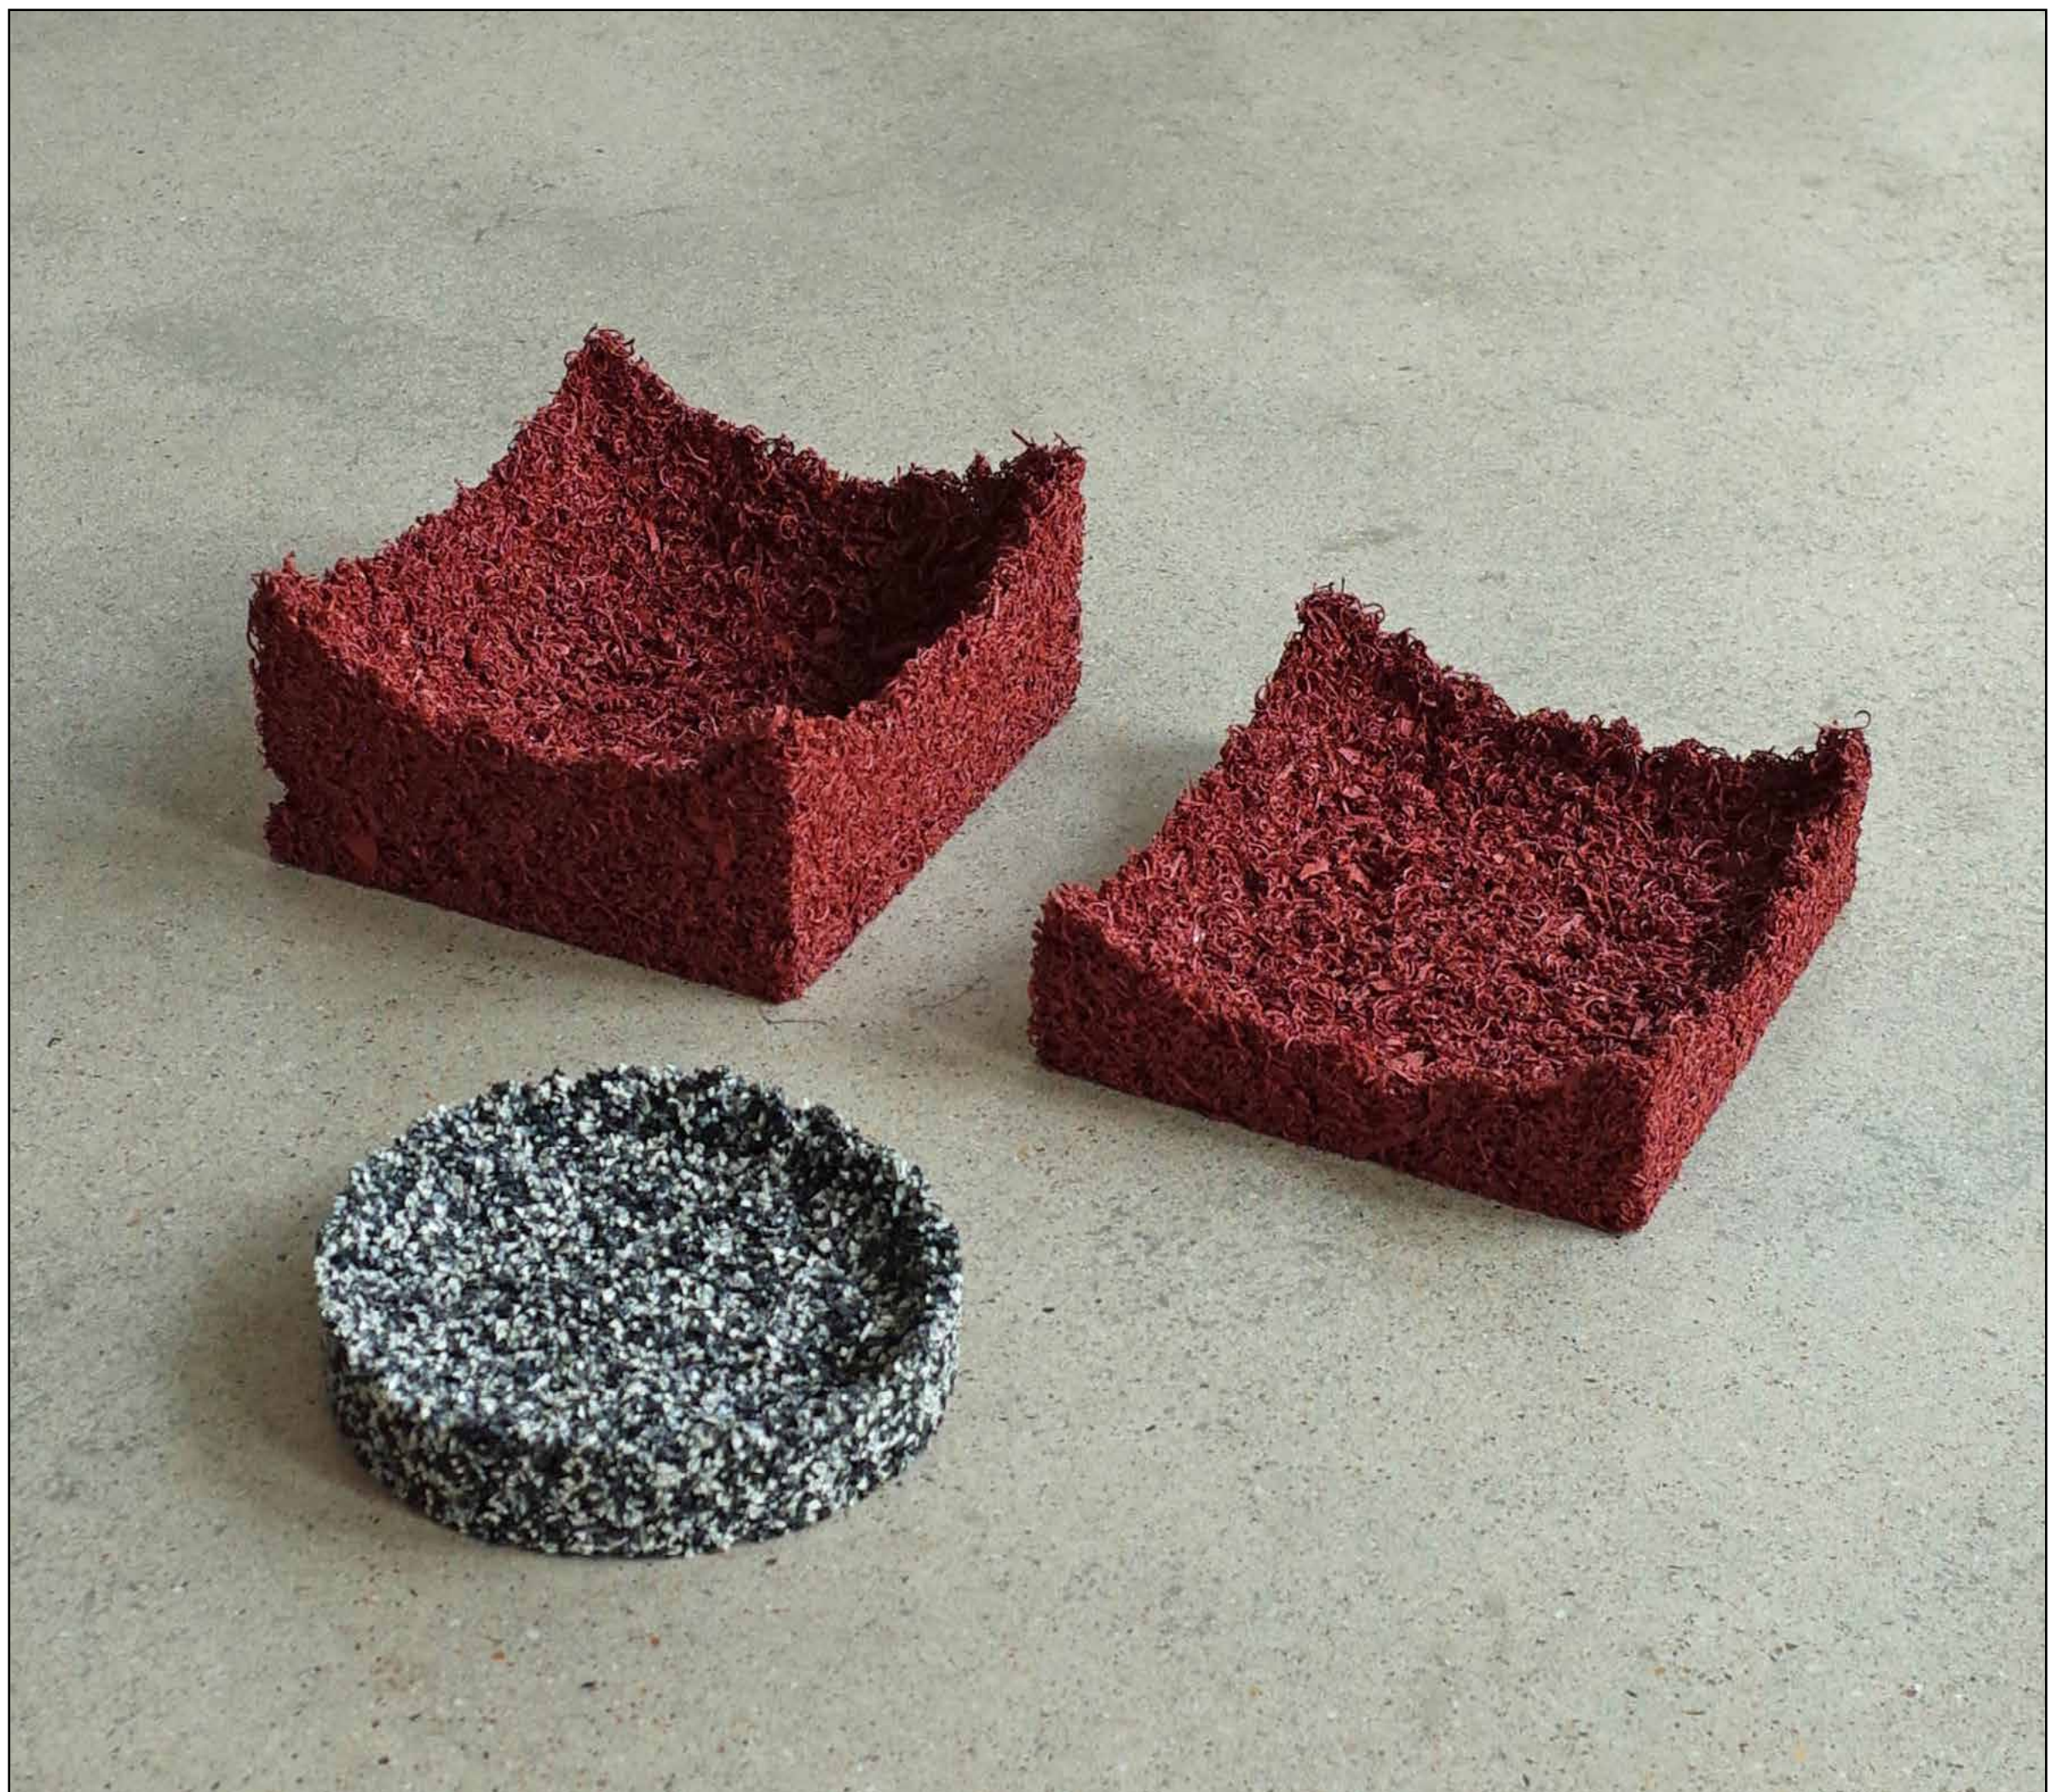

Rubber Bowls

Availability:
1x Red Shavings (L)
1x Red Shavings (S)
1x Black/Gray Granules (Round)

Dimensions:
Red Shavings (L):
H: 12 cm
D: 22 cm
W: 25 cm
Wt: 3 kg

Red Shavings (S)
H: 7 cm
D: 22 cm
W: 25 cm
Wt: 2 kg

Black/Gray Granules (Round):
H: 4 cm
Ø: 20 cm
Wt: 2 kg

Material:
EPDM rubber, PU binder

Year:
2025 & 2026

Sales Price (incl. VAT):
~~190,00 €~~

-60 %
79,00 €